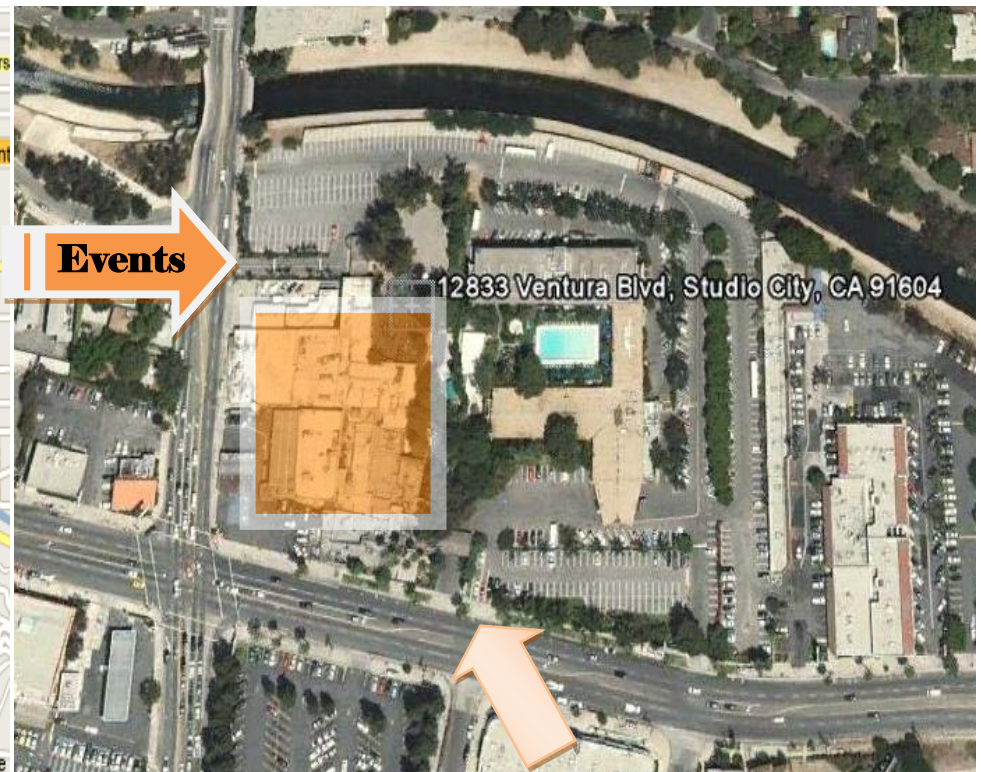

Sportsmen's LODGE EVENTS CENTER

12833 Ventura Boulevard, Studio City 91604
818.755.5000 | 800.692.7767 | SLeventscenter.com

In the heart of the San Fernando Valley, the Sportsmen's Lodge Events Center is located just off the Ventura/101 Freeway at the corner of Ventura Boulevard and Coldwater Canyon Avenue in Studio City.

If you are touring the site: please use the Ventura Boulevard entrance (see **PEACH** arrow) and park in the front lot. The lobby entrance to the Sales Office is on the west/left side of the parking lot. Please also note that the Sportsmen's Lodge Hotel is located on the adjoining property should you need to make any hotel room arrangements for an upcoming event.

If you are coming for an Event: please use the Coldwater Canyon Avenue entrance (see **ORANGE** arrow) where there will be valet or self parking. You will enter into our grand lobby entrance and be guided to the venue where your event will be held.

Ventura Boulevard Entrance for the Sales Office